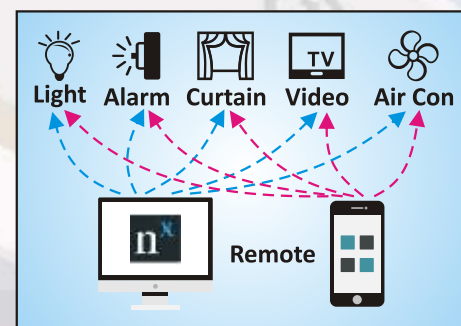

SMART DIO

- Monitor event & do actions
- Real time environment status
- Interact with video management system

Total Solution: Video Management System Access Control System

CHIYU

VMS E-MAP

Soft trigger

Bookmark