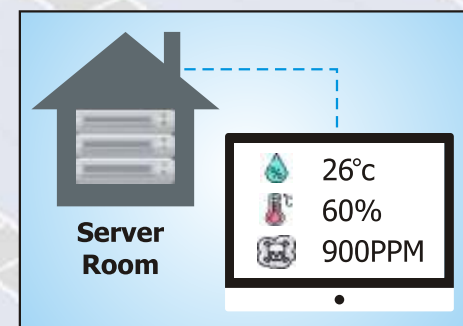

Text Overlay