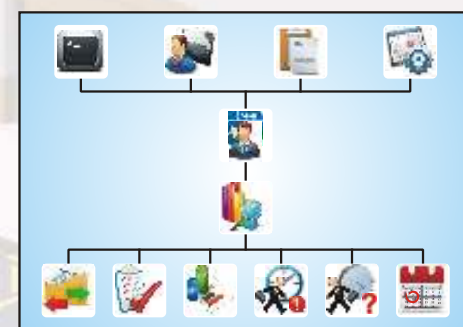

Screen alert

Text Overlay

Event VS Action

SOMAC User Page

Monitor Image

SOMAC E-MAP

Time Attendance Report

Detail Report