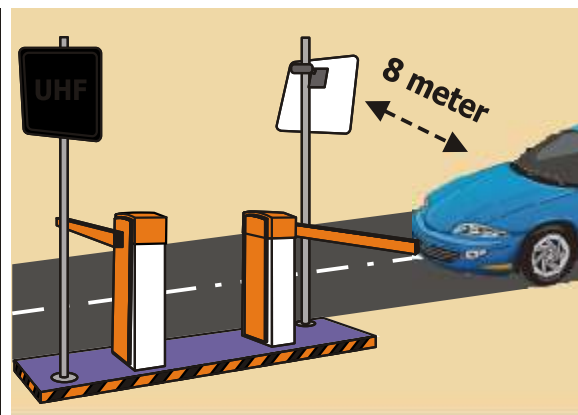

Lift Control

- Match on card unlimited user
- Up to 128 floors
- Hotel Application
- Which card goes to which floor

Remote Control

- Real time attendance log
- Centralized all attendance report
- Server & Client global connection